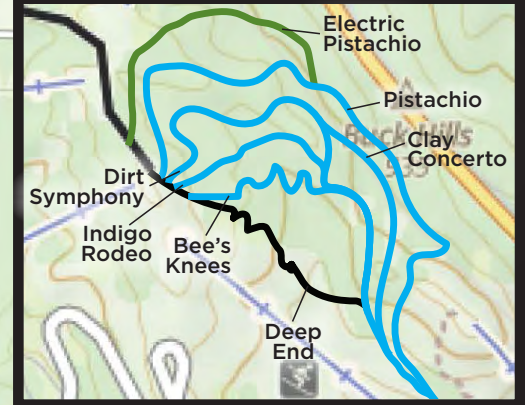

CRYSTAL MOUNTAIN

BIKE PARK DETAIL

- Beginner
- Intermediate
- ◆ Advanced

Biking, Hiking + Running

Smooth Cruise (5.2 mi)	
Aspen (5.35 mi)	
Multi-Use Trail (3.1 mi)	
Betsie River Pathway (7.9 mi)	
Screaming Eagle (1.82 mi)	

Bike Park (On Hill)

Deer Run	
Pistachio	
Electric Pistachio	
Dirt Symphony	
Indigo Rodeo	
Bee's Knees	
Deep End	

Hiking Only

Michigan Legacy Art Park Loop	
-------------------------------	--

2023 MOUNTAIN BIKING & HIKING TRAIL MAP