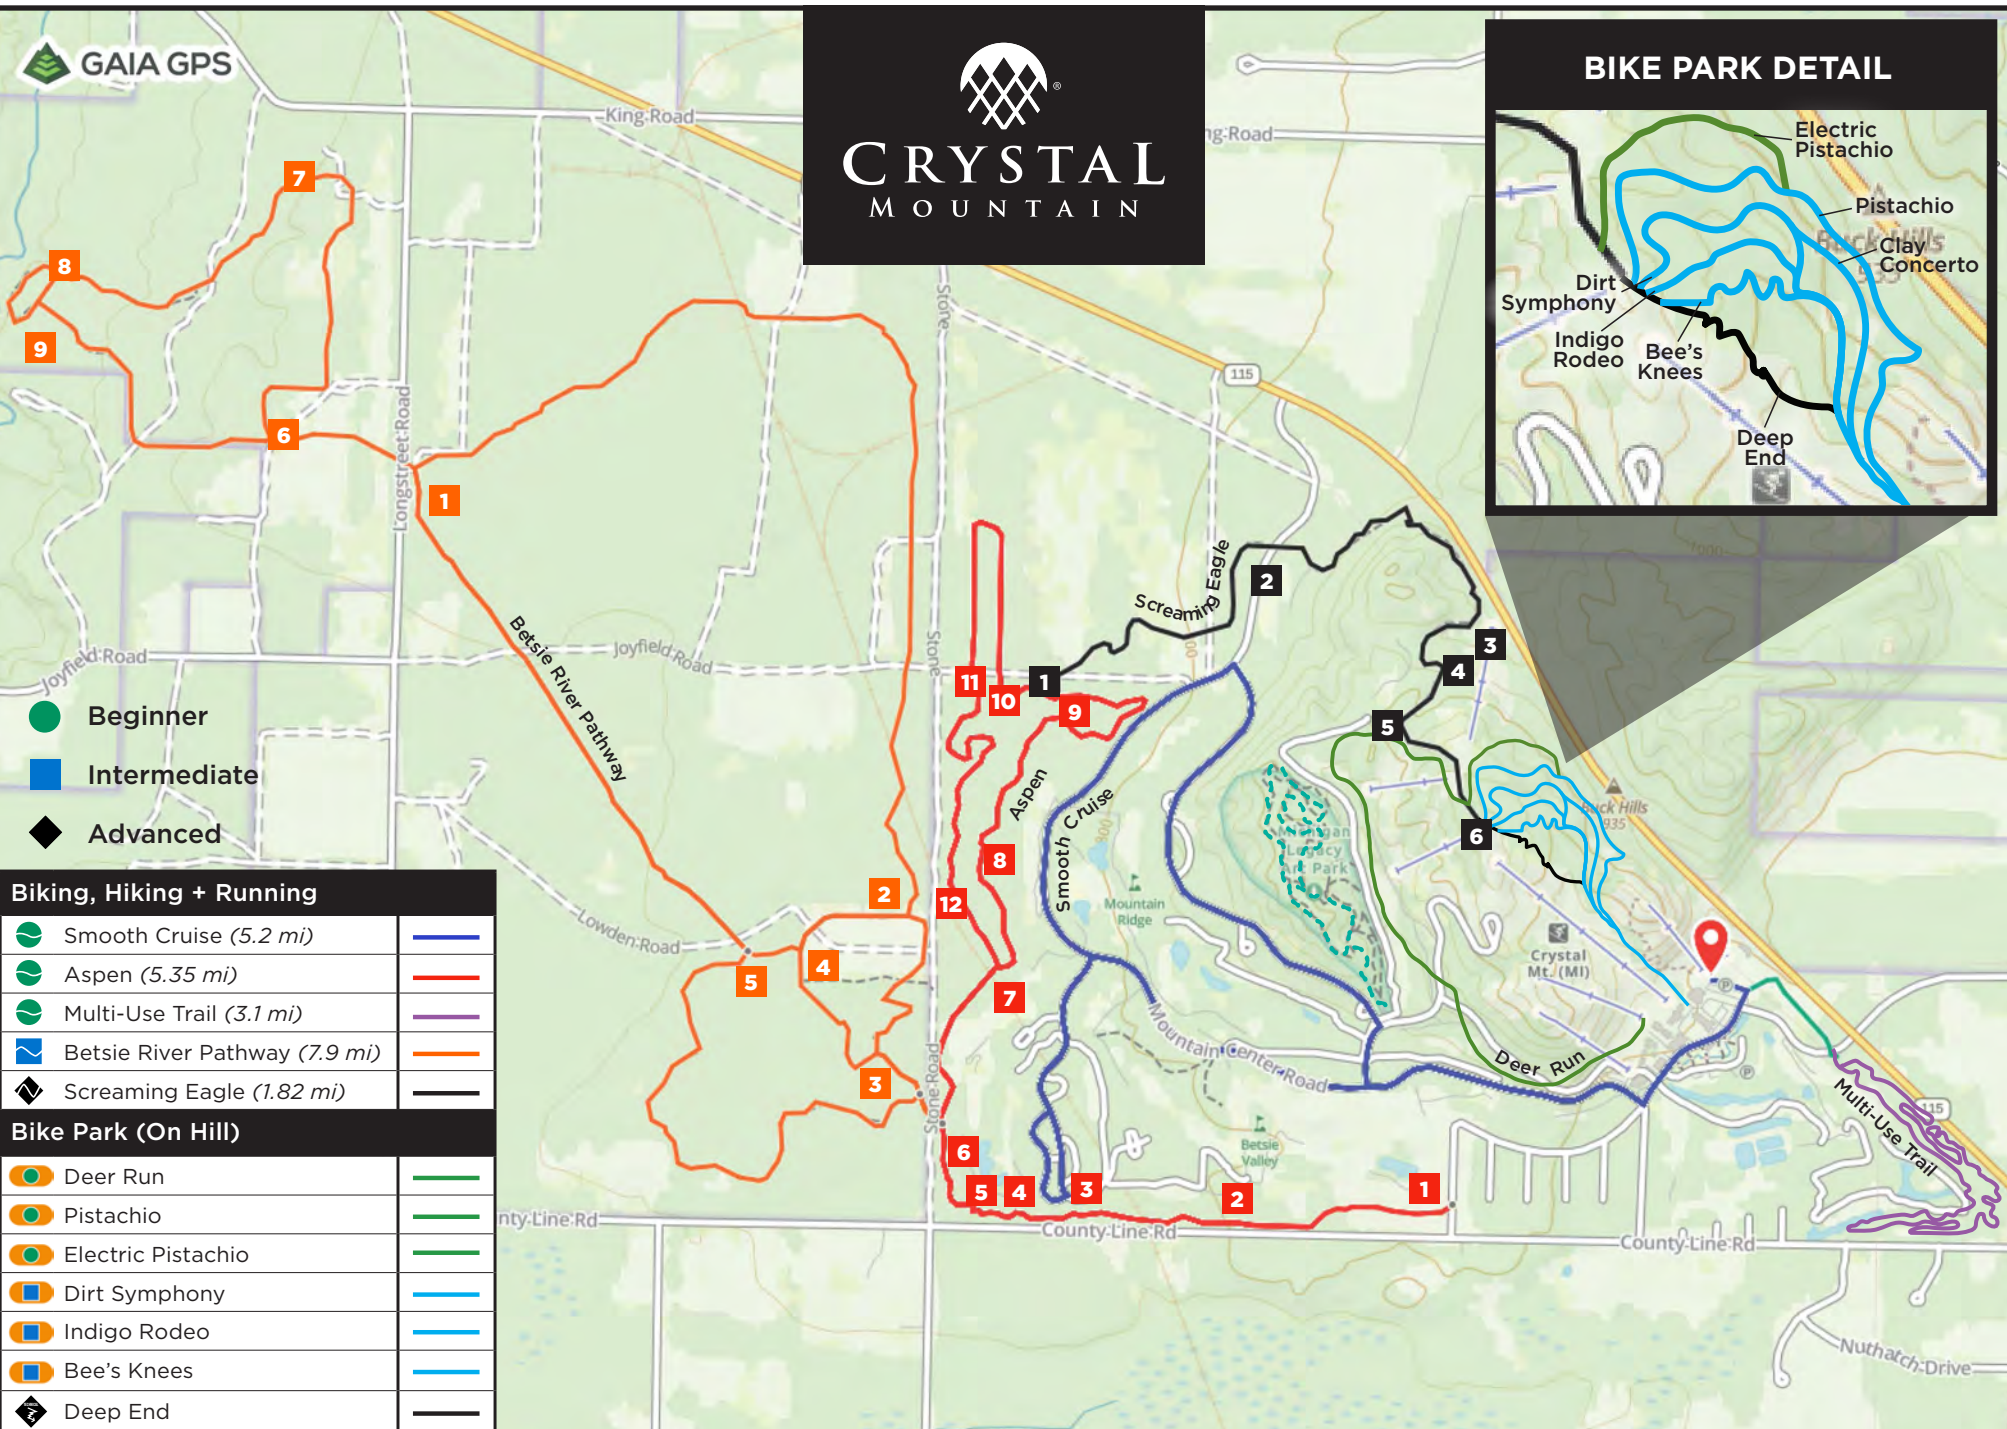

CRYSTAL MOUNTAIN

BIKE PARK DETAIL

- Beginner
- Intermediate
- ◆ Advanced

Biking, Hiking + Running

Smooth Cruise (5.2 mi)	
Aspen (5.35 mi)	
Multi-Use Trail (3.1 mi)	
Betsie River Pathway (7.9 mi)	
Screaming Eagle (1.82 mi)	

Bike Park (On Hill)

Deer Run	
Pistachio	
Electric Pistachio	
Dirt Symphony	
Indigo Rodeo	
Bee's Knees	
Deep End	

Hiking Only

Michigan Legacy Art Park Loop	
-------------------------------	--

2023 MOUNTAIN BIKING & HIKING TRAIL MAP